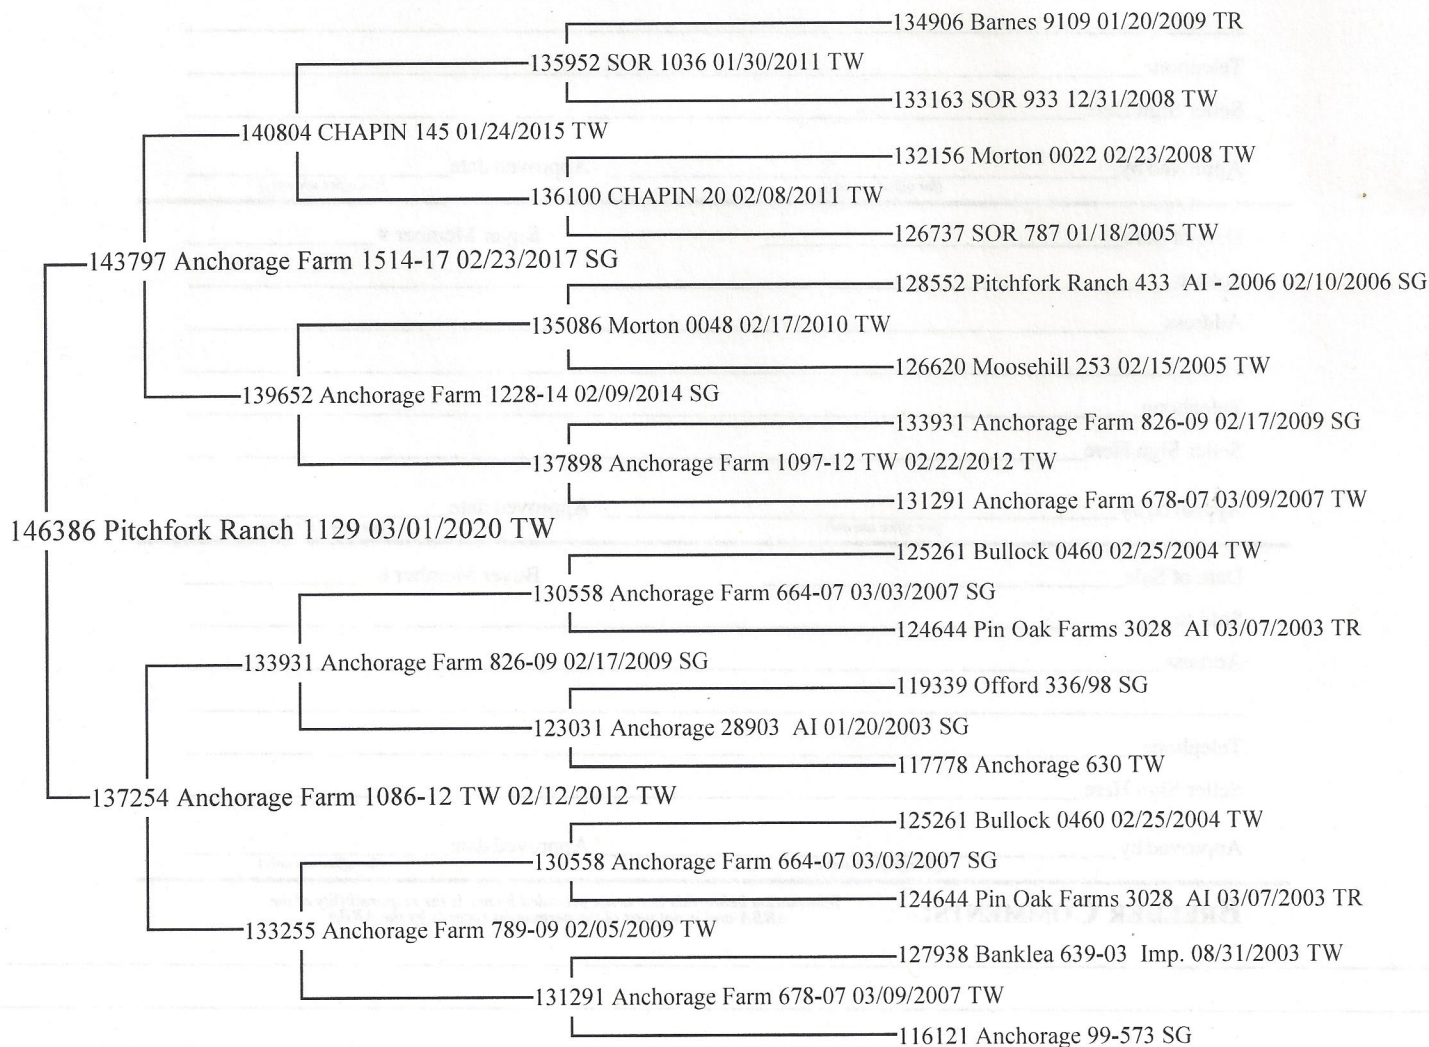

American Romney Breeders Association

PO Box 231, 420A Lincoln • Wamego, Kansas 66547

Certificate of Registry

ARBA WHITE EWE #

146386 Ewe

NAME *Private Flock Tag* **Pitchfork Ranch 1129** **BORN** 03/01/2020 **Twin**

SIRE 143797 Anchorage Farm 1514-17 02/23/2017 SG

DAM 137254 Anchorage Farm 1086-12 TW 02/12/2012 TW

BREEDER Pitchfork Ranch Cindy Ciecwa Swartz Creek, MI

OWNER Pitchfork Ranch Cindy Ciecwa Swartz Creek, MI

DATE RECORDED 05/27/2020 **REGISTRAR** *Associated Registries*

THIS FIVE GENERATION PEDIGREE IS PROVIDED FOR YOUR RECORDS.

Any blanks on this record indicates that some of the history of this animal was recorded prior to computerization. If you would like the completed record you may order it for an additional charge by calling the ARBA office.